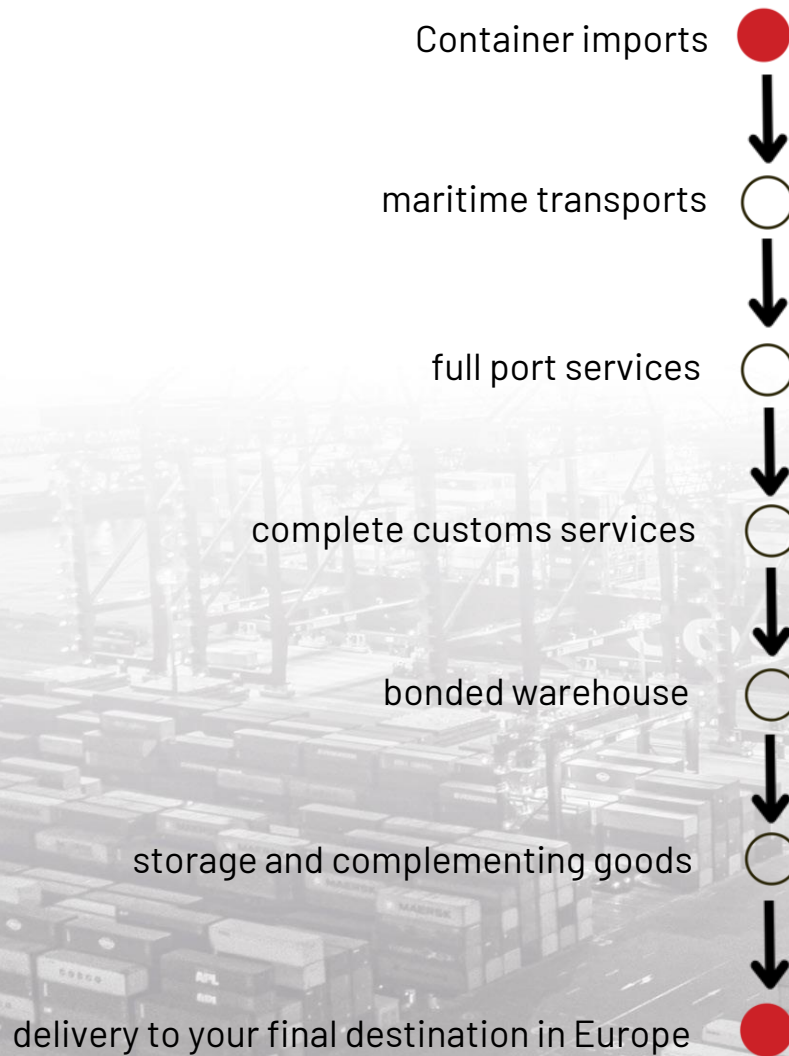

**INTERNATIONAL
ROAD TRANSPORT**

**CONTRACT
LOGISTICS**

**MARITIME
TRANSPORT**

**DOMESTIC
ROAD
TRANSPORT**

**FUEL
TRADE**

www.regesta.pl

SEA GDANSK PORT - FULL LOGISTICS SERVICES

**INTERNATIONAL
ROAD TRANSPORT**

We organise container shipments, handle exports and intercontinental imports to and from Europe's most dynamically developing port, Baltic Hub Gdansk.

**INTERNATIONAL
ROAD TRANSPORT**

**CONTRACT
LOGISTICS**

**MARITIME
TRANSPORT**

**DOMESTIC
ROAD
TRANSPORT**

**FUEL
TRADE**

www.regesta.pl

MARITIME TRANSPORT – WHAT WE OFFER?

- Import and export handling
- Logistics operations and transport capabilities in major European ports: Gdansk, Rotterdam, Antwerp, Hamburg
- Organisation of transports from major ports in China
- Customs clearance
- Cooperation with major shipping companies
- Individualised offers for full container loads (FCL) and less than container loads (LCL), regardless of volume
- Organisation of the entire supply chain, door-to-door